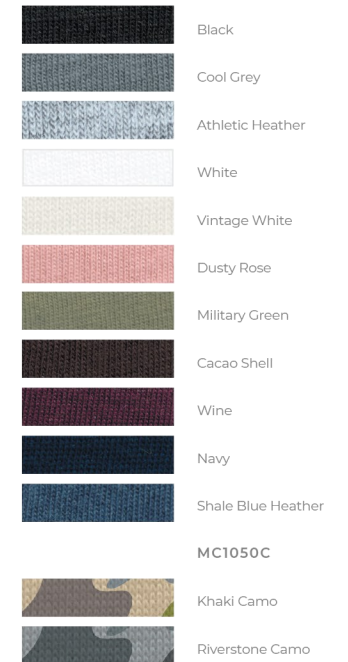

STYLE: MC1050/MC1050C

CATEGORY: UNISEX

NAME: UNISEX DROP TAIL T-SHIRT

AVAILABLE COLORWAYS

FABRIC

- 30 single
- 4.3 oz.
- 100% combed ring-spun cotton
- Heathers 60/40 cotton/polyester
- Athletic Heather 85/15 cotton/viscose

Detail	XS	S	M	L	XL	2XL	3XL	4XL	5XL	6XL
Chest Width	17.5	19	20.5	22	23.5	25	26.5			
Body Length Front	29	30	31	32	33	34	35			
Body Length Back	31	32	33	34	35	36	37			