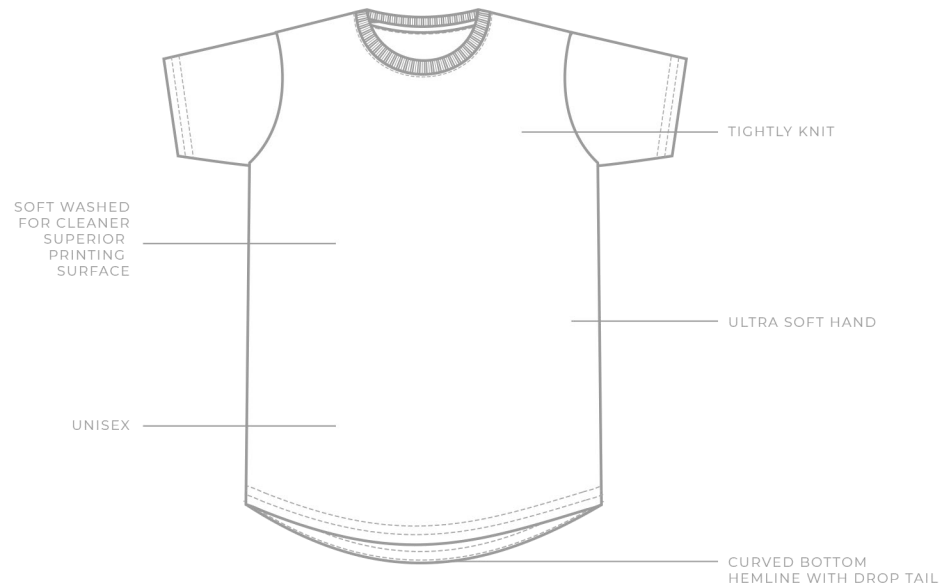

STYLE: MC1050/MC1050C

CATEGORY: UNISEX

NAME: UNISEX DROP TAIL T-SHIRT

AVAILABLE COLORWAYS

FABRIC

- 30 single
- 4.3 oz.
- 100% combed ring-spun cotton
- Heathers 60/40 cotton/polyester
- Athletic Heather 85/15 cotton/viscose

Detail	XS	S	M	L	XL	2XL	3XL	4XL	5XL	6XL
Chest Width	17.5	19	20.5	22	23.5	25	26.5			
Body Length Front	29	30	31	32	33	34	35			
Body Length Back	31	32	33	34	35	36	37			