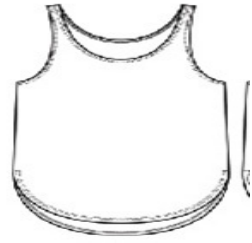

**BELLA+CANVAS.**

**DISCONTINUED BELLA+CANVAS® Women's  
Flowy Side-Slit Tank. BC8802**

- Relaxed, drapey fit
- Tear-away label
- Scoop neck
- Side seamed
- Side slits
- High-low rounded hem
- 3.7-ounce, 65/35 poly/viscose, 32 singles

**CARE INSTRUCTIONS**

Machine wash warm, inside out, with like colors. Only non-chlorine bleach. Tumble dry low. Medium iron. Do not iron decoration. Do not dry clean.

front

back

**HOW TO MEASURE**

**BUST**

Measure under the arm and around the fullest part of the bust with arms down, keeping tape horizontal.

**COLOR INFORMATION**