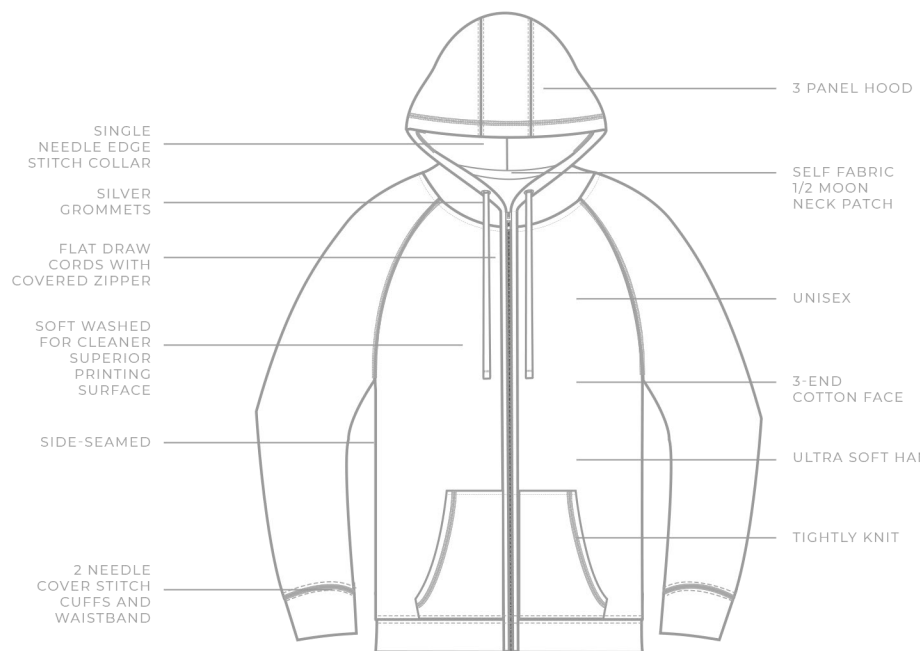

STYLE: M2781/M2781C

CATEGORY: FLEECE

NAME: PREMIUM FULL-ZIP HOODIE

### FABRIC

- 8.5 oz.
- 100% cotton-faced exterior
- 65/35 cotton/polyester blend
- Heathers 55/45 cotton/polyester
- 3-end fleece

tear  
away  
label

Detail	XS	S	M	L	XL	2XL	3XL	4XL	5XL	6XL
Chest Width	19.25	20.25	20.25	23.25	25.25	27.25	28.75			
Body Length	26	27	28	29	30	31	32			
Sleeve Length CBN	32.5	33.5	34.5	35.5	36.5	37.5	38.5			
Printable Area Chest Height	12	13	13.5	14	14.5	15	15.5			
Printable Area Sleeve Width (6 inches from Cuff Edge)	5.5	5.75	6	6.75	7.125	7.5	7.875			