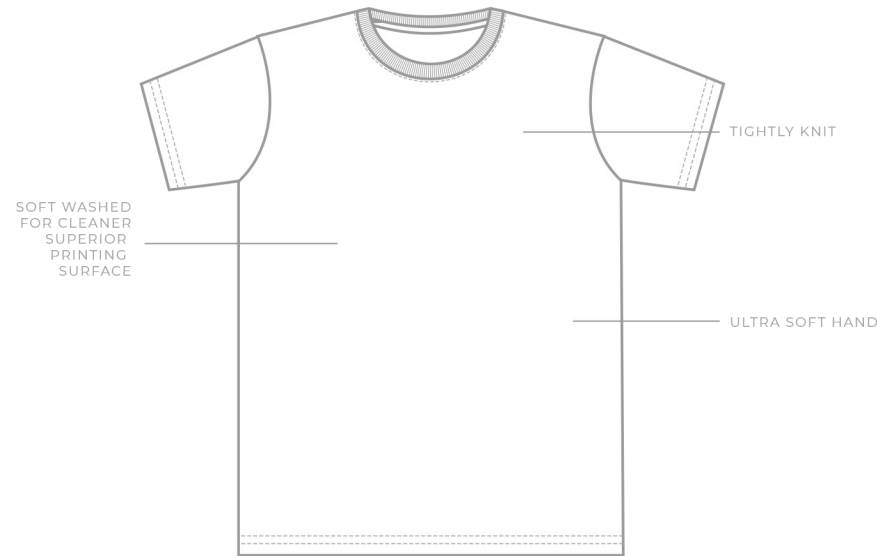

STYLE: MC1040/MC1040C

CATEGORY: UNISEX

NAME: UNISEX SHORT SLEEVE T-SHIRT

AVAILABLE COLORWAYS

- | | | | |
|--|------------------------|--|---------------------|
| | Black | | Navy |
| | Black Graphite Heather | | Navy Heather |
| | Charcoal Heather | | Shale Blue Heather |
| | Cool Grey | | Silver |
| | Athletic Heather | | Sand |
| | White | | Military Green |
| | Light Pink | | Cacao Shell |
| | Dusty Rose | | Artichoke |
| | Coral | | Team Gold |
| | Red | | Vintage Gold |
| | Red Heather | | Squash |
| | Maroon | | Seafoam |
| | Maroon Heather | | Light Blue |
| | Spice Heather | | Pacific Blue |
| | Cardinal | | Mint |
| | Fig Purple | | Kelly Green Heather |
| | Purple Heather | | Forest Green |
| | Purple | | MC1040C |
| | Carolina Blue | | Khaki Camo |
| | Light Blue Heather | | Riverstone Camo |
| | Team Royal | | |
| | Royal Heather | | |

FABRIC

- 30 single
- 100% combed ring-spun cotton
- Heathers 60/40 cotton/polyester
- Athletic Heather 85/15 cotton/viscose
- Black Graphite Heather 80/20 cotton/polyester

Detail	XS	S	M	L	XL	2XL	3XL	4XL	5XL	6XL
Chest Width	16	18	20	22	24	26	28			
Body Length	27	28	29	30	31	32	33			