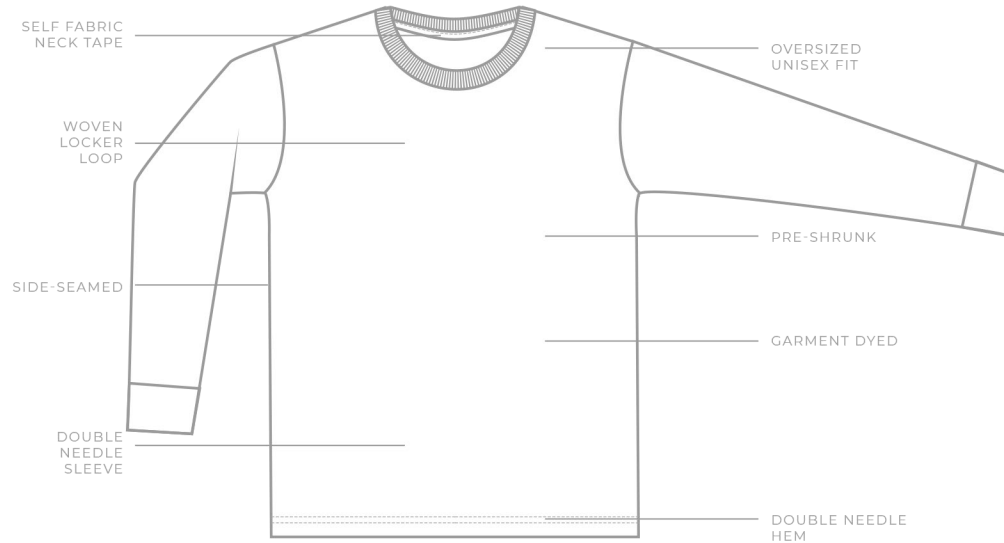

STYLE: **OUI964**

CATEGORY: **GARMENT DYE**

NAME: **GARMENT DYE LONG SLEEVE T-SHIRT**

AVAILABLE COLORWAYS

FABRIC

·25 single

·5.5 oz.

·100% ring-spun cotton

Detail	XS	S	M	L	XL	2XL	3XL	4XL	5XL	6XL
Chest Width	16.5	18.5	20.5	22.5	24.5	26.5	28			
Body Length	27	28	29	30	31	32	33			
Sleeve Length CBN w/Rib	32.14	33.75	35.25	36.75	38.25	39.75	40.75			
Sleeve Width	5.25	5.5	5.75	6	6.25	6.5	6.75			

tear
away
label