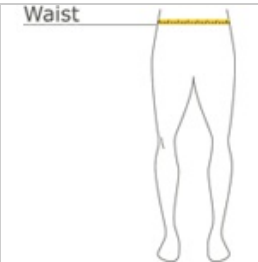

Cozy sweats in our core weight.

- 7.8-ounce, 50/50 cotton/poly fleece
- Air jet yarn for softness
- Elastic waistband
- No drawcord
- Elastic bottom cuffs

CARE INSTRUCTIONS

Machine wash cold, inside out, with like colors. Only non-chlorine bleach when needed. Tumble dry medium. Medium-hot iron. Do not iron decoration.

front

back

HOW TO MEASURE

WAIST

Measure around the smallest part of the natural waist.

SIZE CHART

	XS	S	M	L	XL
Waist	24-26	26-28	28-30	30-32	32-34
Size	4	6/8	10/12	14/16	18/20

COLOR INFORMATION