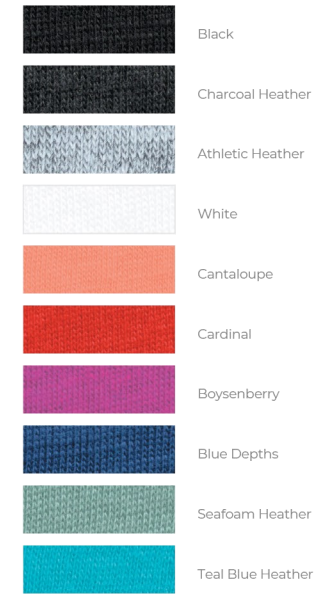

STYLE: **HC1125**

CATEGORY: **WOMEN'S**

NAME: **PREMIUM SHORT SLEEVE V-NECK**

## AVAILABLE COLORWAYS

### FABRIC

- 34 single,
- 3.7 oz.
- 100% combed ring-spun cotton
- Heathers 60/40 cotton/polyester
- Athletic Heather 85/15 cotton/viscose

Detail	XS	S	M	L	XL	2XL	3XL	4XL	5XL	6XL
Chest Width		16.5	18	19.5	21	22.5				
Body Length		26	27	28	29	30				