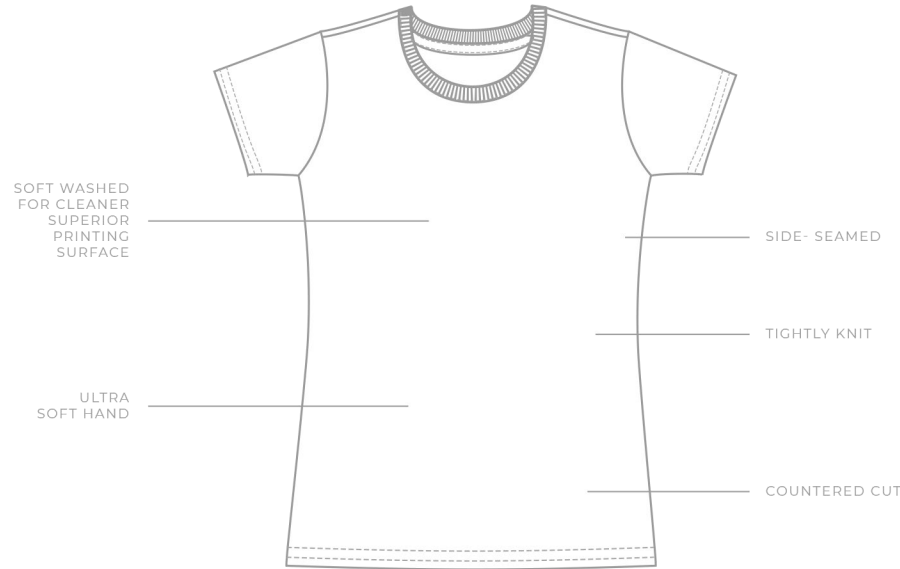

STYLE: **JC1025**

CATEGORY: **CHILDRENS**

NAME: **SWEETHEART T-SHIRT**

### FABRIC

- 34 single
- 3.7 oz
- 100% combed ring-spun cotton
- Heathers 60/40 cotton/polyester
- Athletic Heather 85/15 cotton/viscose

Detail	XS	S	M	L	XL	2XL	3XL	4XL	5XL	6XL
Chest Width	11.5	12.5	13.5	14.5	15.5					
Body Length	19	20	21	22	23					