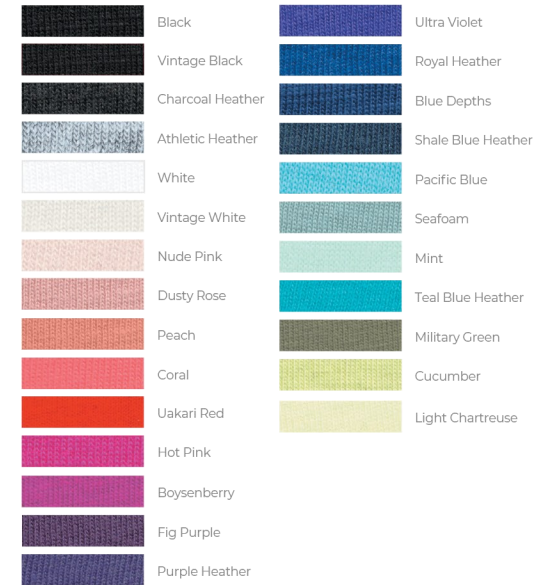

STYLE: **LC1026**

CATEGORY: **WOMEN'S**

NAME: **DAILY TEE**

SOFT WASHED
FOR CLEANER
SUPERIOR
PRINTING
SURFACE

34 SINGLES
COMBED
RING-SPUN
COTTON
TIGHTLY KNIT

SIDE-SEAMED

AVAILABLE COLORWAYS

FABRIC

- 34 single,
- 3.7 oz.
- 100% combed ring-spun cotton
- Heathers 60/40 cotton/polyester
- Athletic Heather 85/15 cotton/viscose

Detail	XS	S	M	L	XL	2XL	3XL	4XL	5XL	6XL
Chest Width	15.5	16.5	17.5	18.5	19.5	20.5				
Body Length	24	25	26	27	28	29				
Sleeve Length SS	6	6.5	7	7.5	8	8.5				