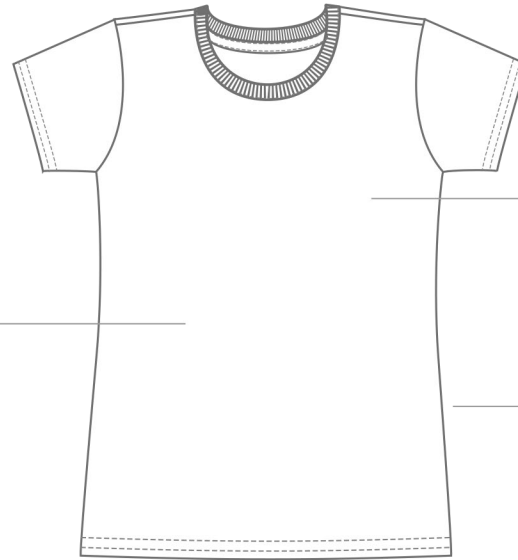

STYLE: **LC1026**

CATEGORY: **WOMEN'S**

NAME: **DAILY TEE**

SOFT WASHED
FOR CLEANER
SUPERIOR
PRINTING
SURFACE

34 SINGLES
COMBED
RING-SPUN
COTTON
TIGHTLY KNIT

SIDE-SEAMED

AVAILABLE COLORWAYS

FABRIC

- 34 single,
- 3.7 oz.
- 100% combed ring-spun cotton
- Heathers 60/40 cotton/polyester
- Athletic Heather 85/15 cotton/viscose

Detail	XS	S	M	L	XL	2XL	3XL	4XL	5XL	6XL
Chest Width	15.5	16.5	17.5	18.5	19.5	20.5				
Body Length	24	25	26	27	28	29				
Sleeve Length SS	6	6.5	7	7.5	8	8.5				